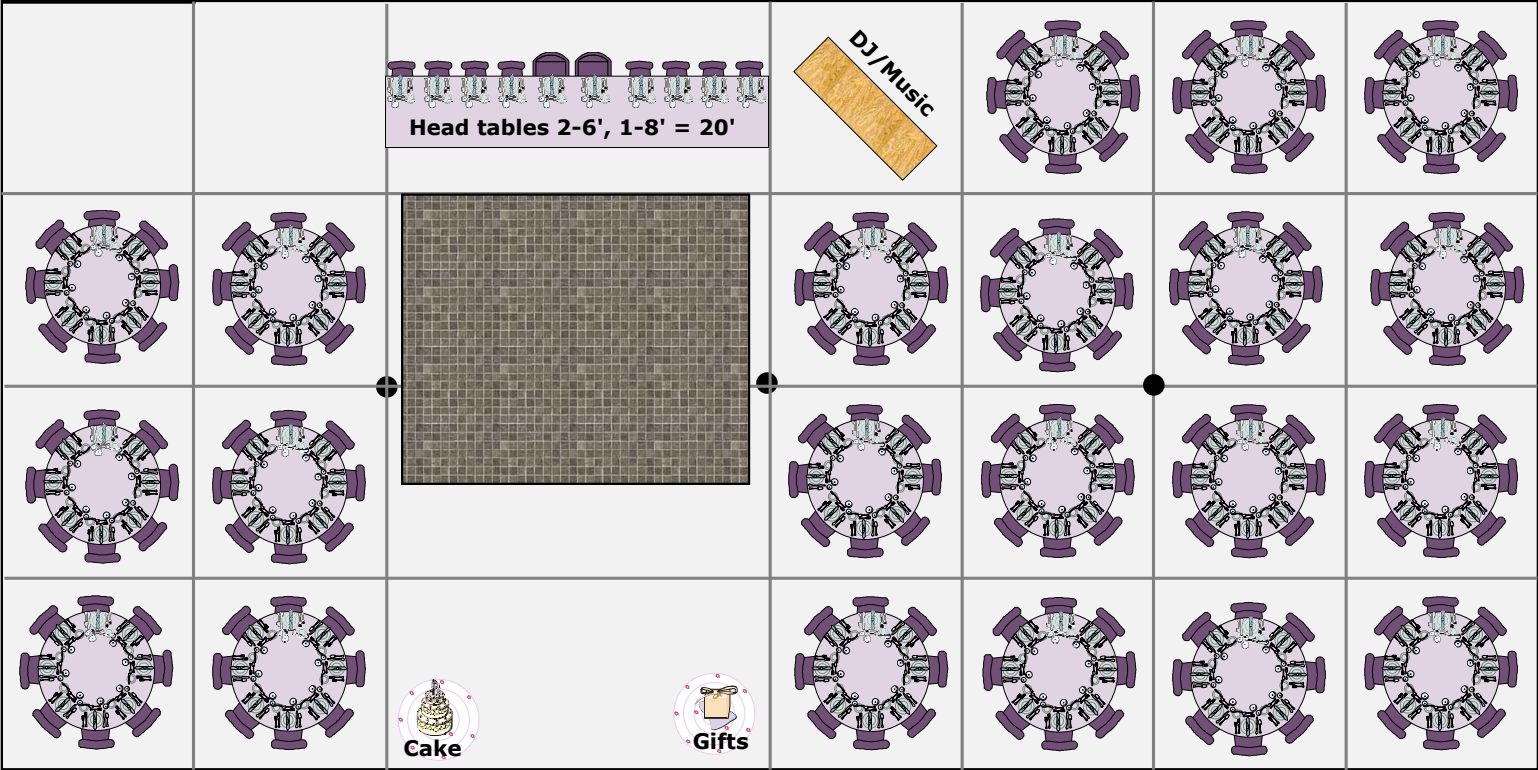

20x20 Catering

Event: Wedding
 Seating: 168
 Head Table: 10
 Main Tent: 40x80 Rope & Pole
 Catering Tent: 20x20 Rope & Pole
 Dance Floor: 15x18

10x10
marquee

Entrance