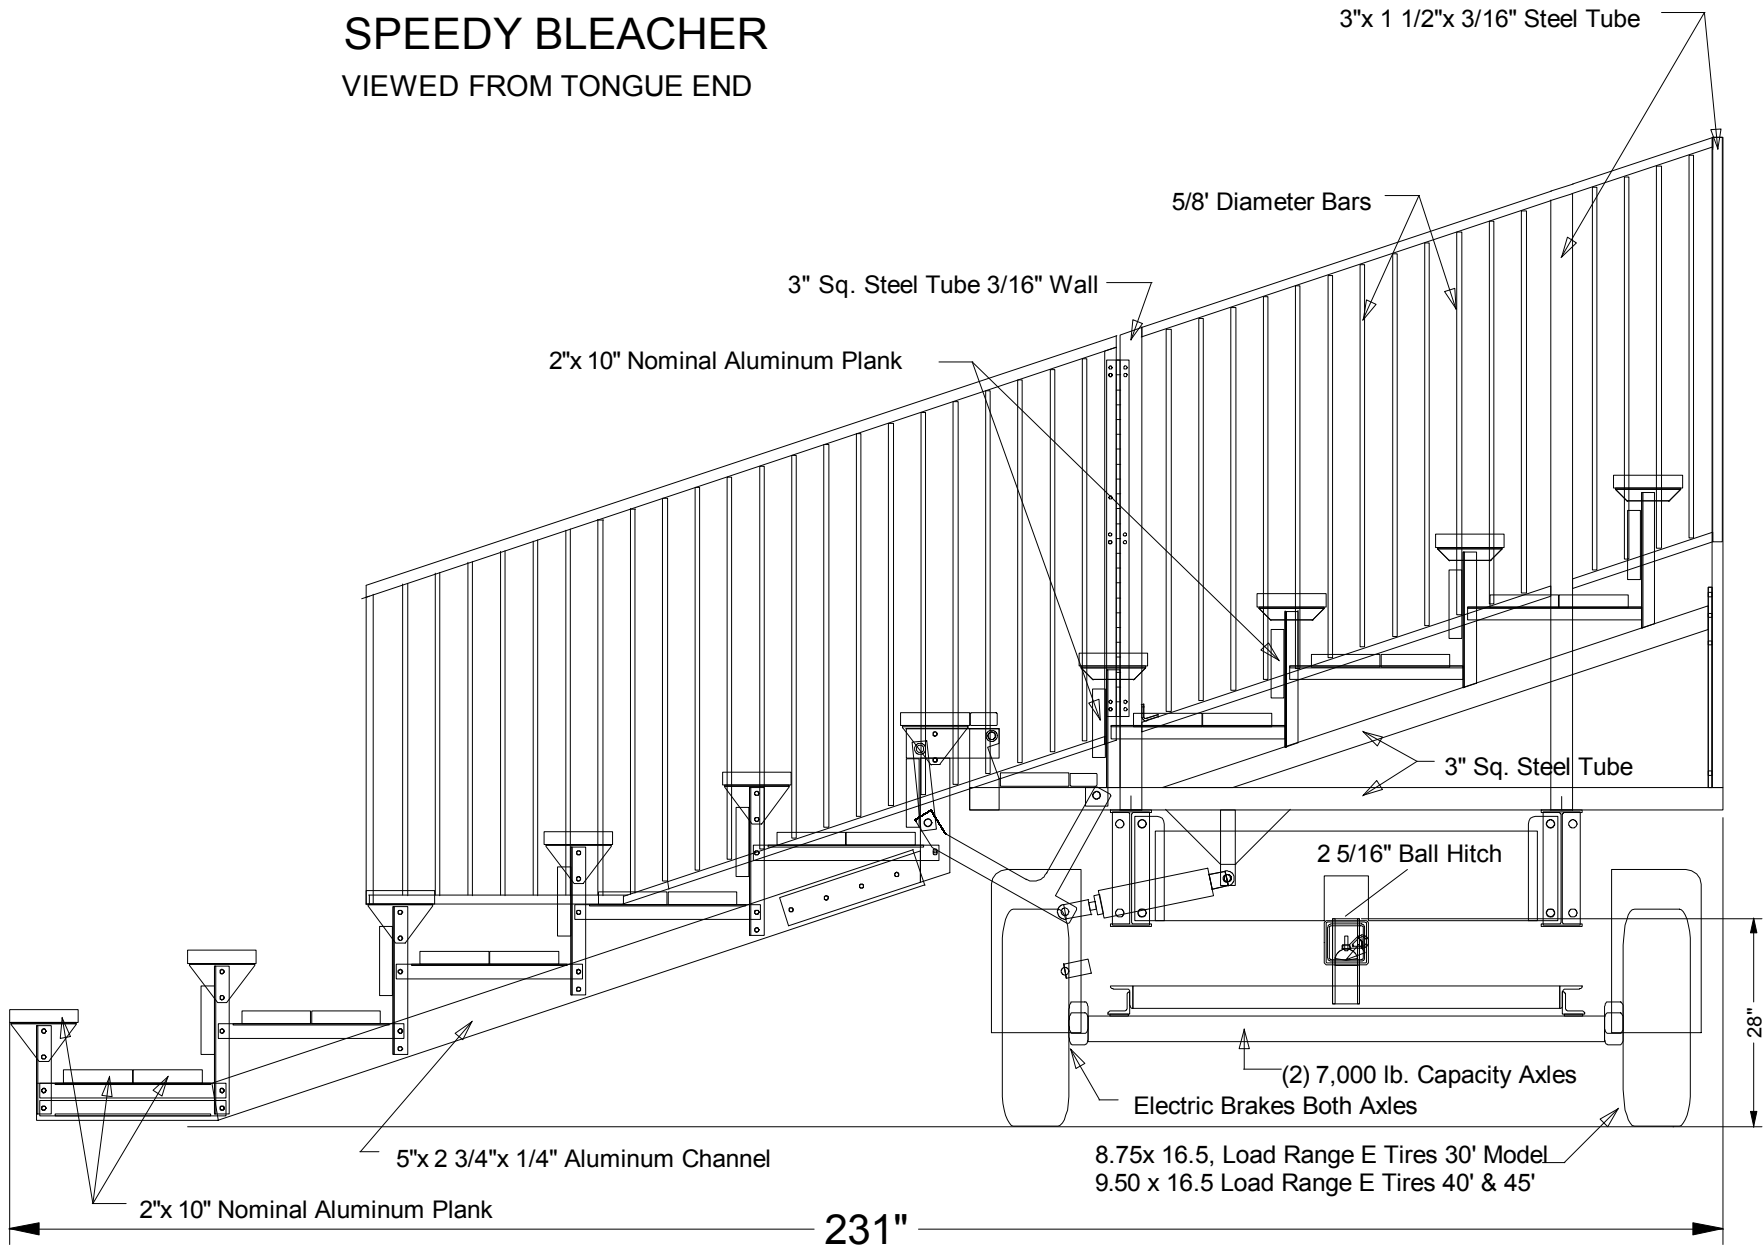

SPEEDY BLEACHER

VIEWED FROM TONGUE END

File: Speedy Bleacher/Speedy Assembled/Speedy 10 Row side view from tongue end

Drwg. Date: 11/18/04 CKB