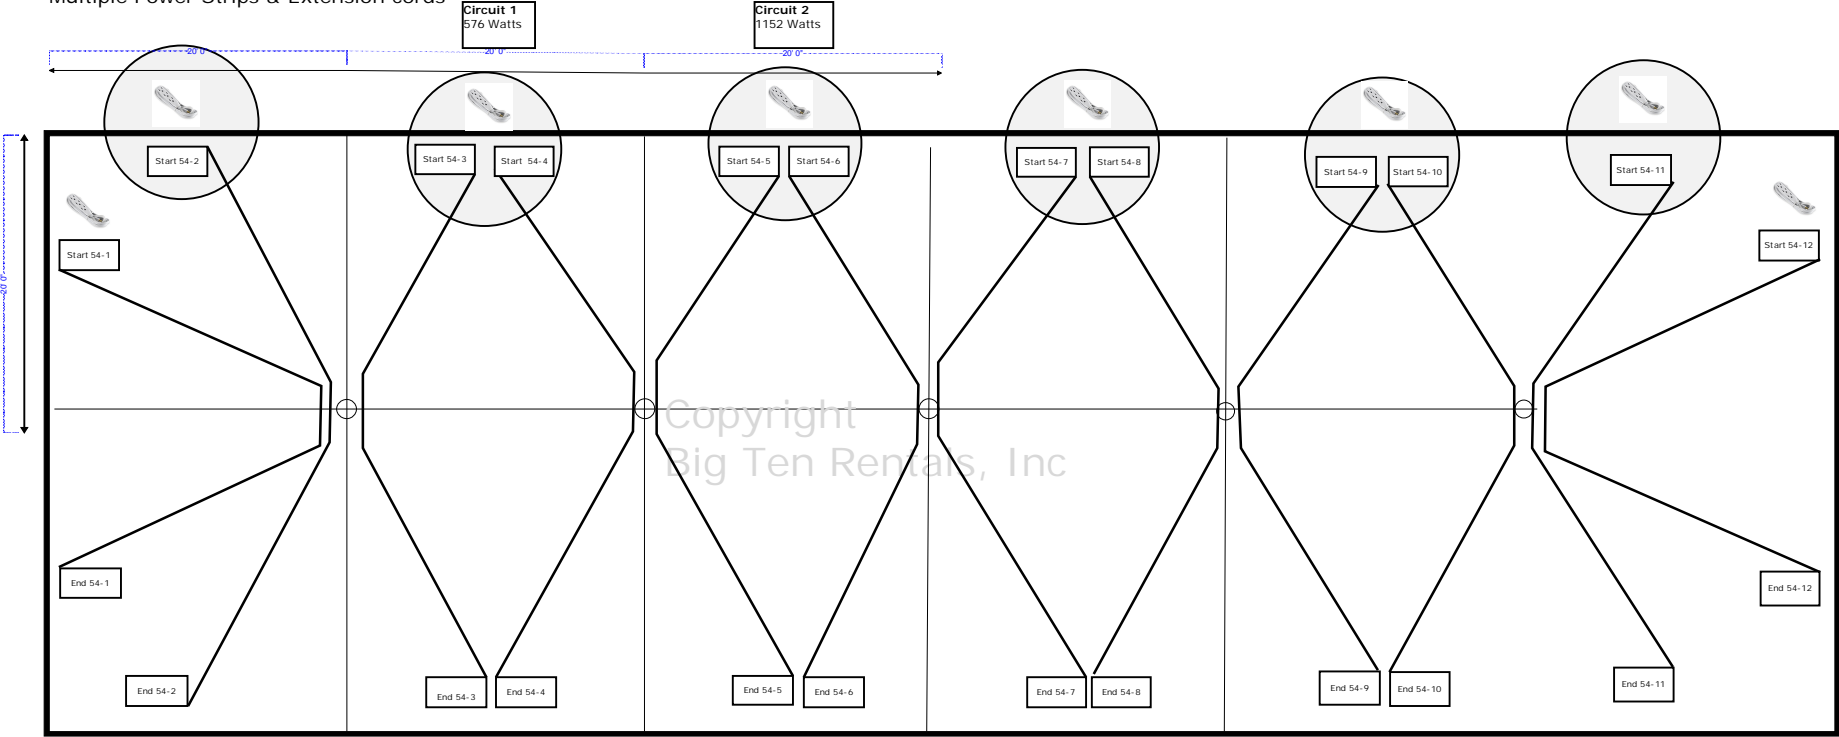

# Bistro Light Layout 40x120

This design does not include Perimeter Lighting

Peak  
(12) 54", 144 Watts/Strand  
Total wattage 1728. 2 circuits required  
Multiple Power Strips & Extension cords

Note: Customize channel to hide ext cords.

Attach to  
Mid Clips